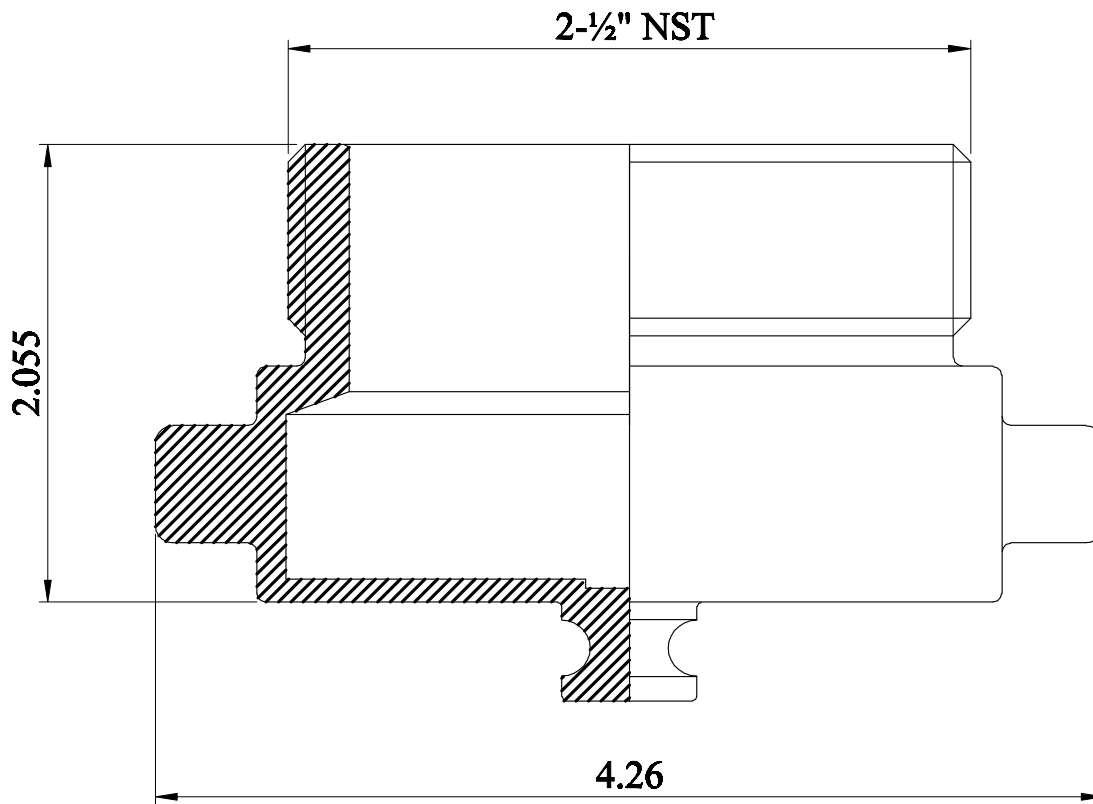

Size

2-1/2" NST

Part #

2712725

SEALFAST
THE SIMPLE SOLUTION

**FIRE
PROTECTION**

TITLE ADAPTERS - 2-1/2" NST PLUG & CHAIN

DISCLAIMER
All drawings and specifications are subject to change without notice. Drawings represent general dimensions of our products. Seal Fast cannot guarantee the dimensions in the drawing will exactly match those in the drawing. This drawing is the property of Seal Fast Inc. Copying or reproduction of this drawing is expressly prohibited.

MATERIAL

BRASS

DRAWING NOT TO SCALE

PART #

2712725